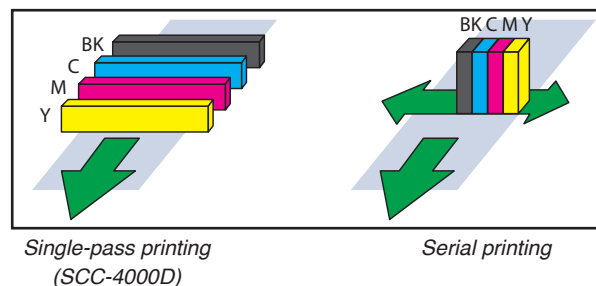

Product Specifications

SCC-4000D		
Print Technology		Ink jet (single pass printing)
Type of the Ink		Dye based ink
Print Color		4 color (Bk, C, M, Y)
Dimensions (W × D × H)		23.3 (W) x 16.1 (H) x 18.2 (D) inches
		592(W) x 410 (H) x 463 (D) mm
Weight		Approx. 55.12 lbs. (25kg) Net
Resolution		1200x1200dpi
Print Head	Print Heads	4
Print Width		4.24 inches (107.8mm)
Print Speed (Copy Mode)		100 sheets/min. Business card (2.2 x 3.6 inches)(55 x 91mm)
		45 sheets/min. Postcard (3.9 x 5.8 inches)(100 x 148mm)
		28 sheets/ min. Envelope (9.3 x 4.7 inches)(235×120mm)
Max. Print Area	Width	4.24 inches (107.8mm)
	Length	11.69 inches(297.0mm)
Margins	Top/Bottom	0.08 inches (2mm)
	Left/Right	0.08 inches (2mm)
Type of Media	Type of the Paper	Exclusive business card, envelope, postcard
Paper Transport Size	Width	3.35-4.7 inches (85-120mm)
	Length	1.9-11.81 inches (49-300mm)
	Thickness	200-760µm
Deck Capacity		Business card: 500 sheets thickness = .01 inches (0.245mm)
		Postcard: 500 sheets thickness = .01 inches (0.245mm)
		Envelope: 100 sheets (Flap side downward)
Interface	Data Transmission	USB2.0 Hi-speed function Giga Bit Ethernet
OS		WinXP, Vista, Win7 (32/64bit)
Power Supply		100-240V, 50-60Hz
Max. Power Consumption		250W
Operating Environment (Temperature/Humidity)		59°F10% -86°F80% (15°C 10% - 30°C 80%)
Ink Cartridges	Color	Bk/C/M/Y
	Capacity	100ml for each color

*Specification subject to change without notice.

Toll Free: 888.682.6567
ph: 704.987.2238
fx: 704.987.2240
www.ColorID.com