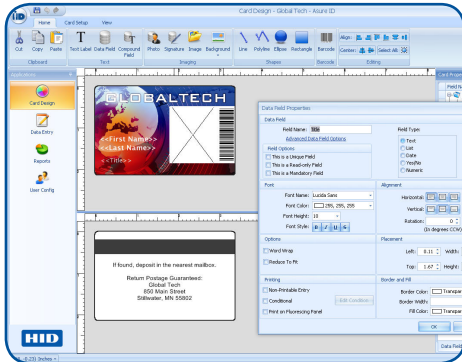

Asure ID[®] EXCHANGE
Card Personalization Software

ASURE ID[®] 7 IS HERE.

- **Friendly and intuitive interface** - Enhanced user experience makes photo ID card design and data entry a breeze.
- **Choose Your Source** - Easily print cards from records stored in Asure ID's internal database. Or with our real time data exchange feature Live Link™, you can share across multiple workstations directly from your network's HR, security or ERP database, adding Oracle, MySQL, LDAP and DVTEL support
- **iDIRECTOR[®]** - Designed for the most sophisticated secure credential applications, you can improve smart card development and deployment with this encoding module. iDIRECTOR manages card memory and loads multiple smart card applications in one encoding pass, and supports iCLASS[®] and HID PROX, as well as MIFARE[®] and DESFire[®] card serial number (CSN) reading.

Tools at your fingertips

- Multi-task with tabbed navigation, and effortlessly switch between card design and data entry, managing each independently
- The toolbar puts frequently used elements into logical order
- De-clutter the workspace by hiding colors and attributes until they're needed, using pop-out control palettes
- "What You See Is What You Get" display helps ensure accurate card design by showing exactly how a card will print, including data placeholders.

Productivity has never looked better.

Asure ID[®] offers much more than good looks, it provides a dramatic speed boost. Everything you need to design and populate a card is right in front of you in a crisp, clean environment that allows the user to glide from data entry to card design to printing and reporting.